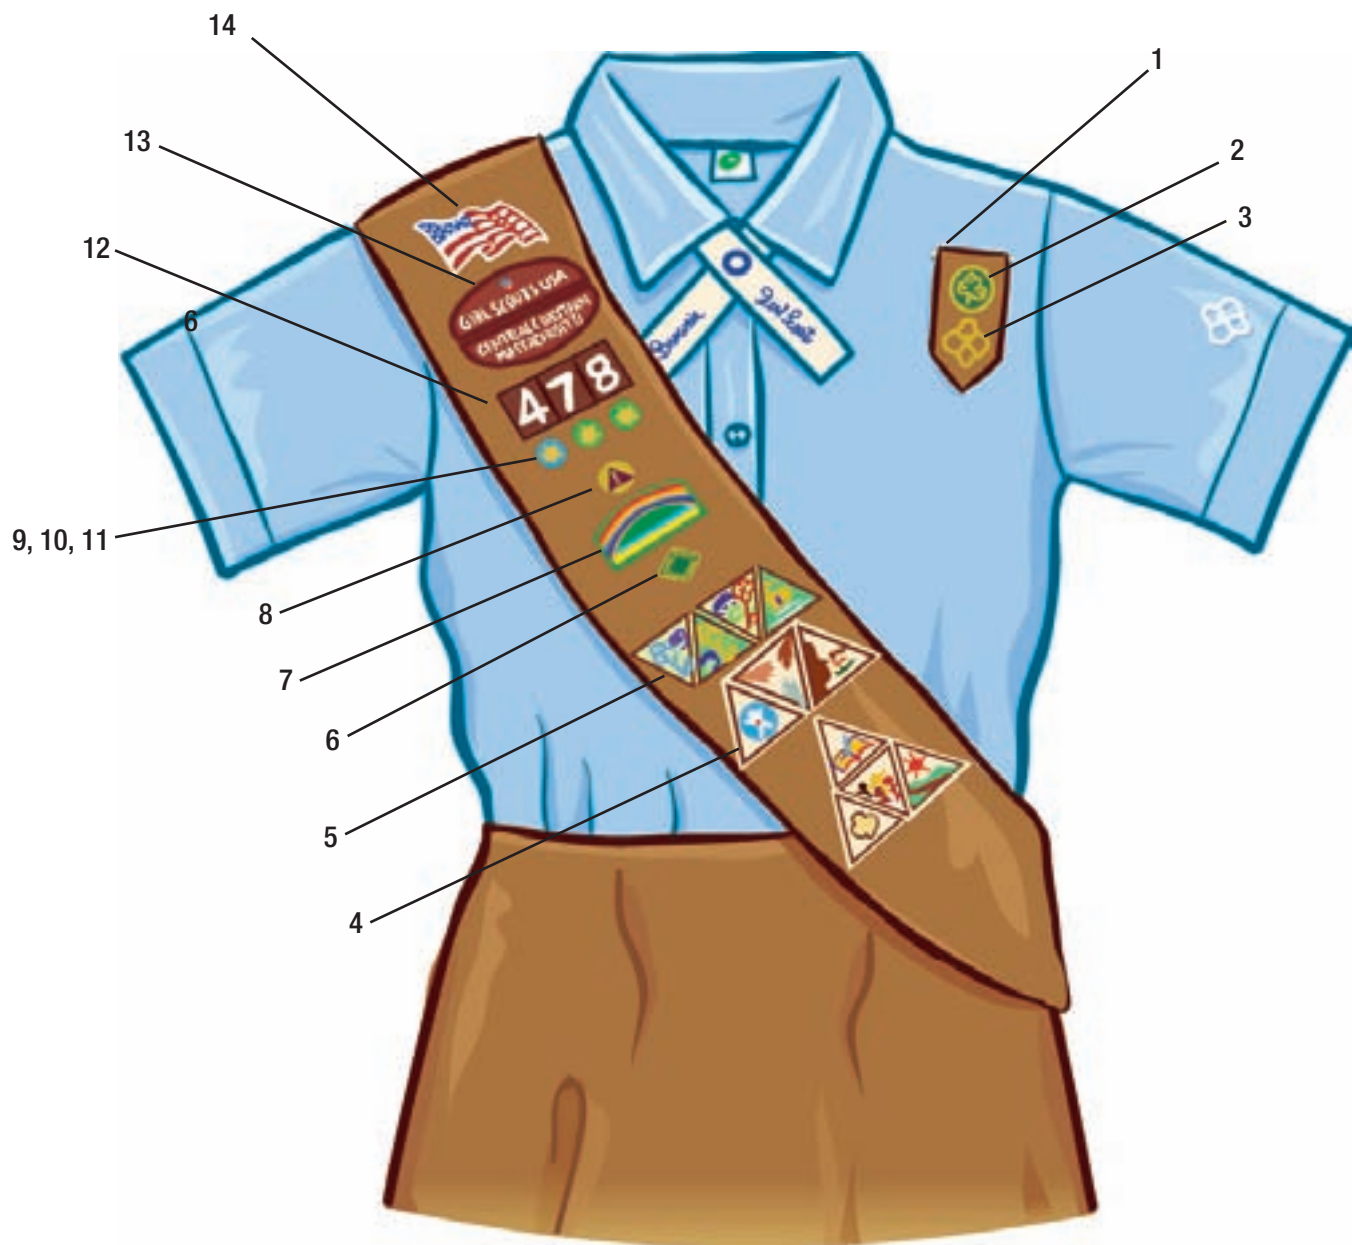

Girl Scout Brownie Sash

1. Brownie Insignia Tab
2. World Trefoil Pin
3. Brownie Membership Pin
4. Brownie Try-Its
5. Brownie Journey Award Patch Set
6. Cookie Sale Activity Pin
7. Bridge to Brownie Girl Scouts Award
8. Safety Award Pin
9. Membership Star
10. Disc for Membership Star-blue
11. Disc for Membership Star-green
12. Iron-On Troop Numerals
13. Brownie Council Identification Set
14. Wavy American Flag Patch