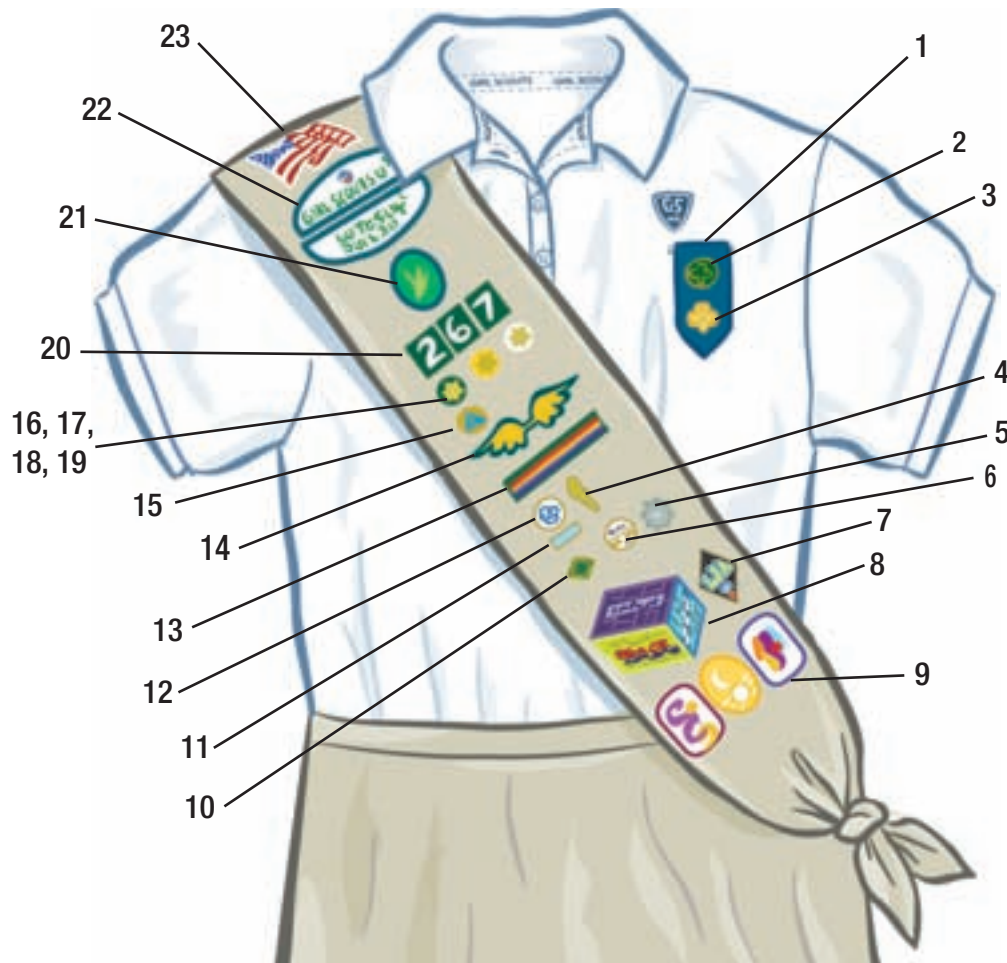

# Girl Scout Cadette

1. Cadette/Senior/Ambassador Insignia Tab
2. World Trefoil Pin
3. Girl Scout Pin (traditional or contemporary)
4. Cadette Girl Scout Leadership Pin
5. Girl Scout Silver Award
6. Career Exploration Pin
7. Cadette Leadership in Action Award (LIA) Patch
8. Cadette Journey Award Patch Set
9. Interest Project Awards
10. Cookie Sale Activity Pin
11. Community Service Bar Pin
12. Cadette Challenge Pin
13. Bridge to Cadette Girl Scouts Award
14. Brownie Wings
15. Safety Award Pin
16. Membership Star
17. Disc for Membership Star-green
18. Disc for Membership Star-yellow
19. Disc for Membership Star white
20. Iron-On Troop Numerals
21. Troop Crest
22. Girl Scout Council Identification Set
23. Wavy American Flag Patch

Girl Scout Cadettes, Seniors and Ambassadors can wear a sash or vest.