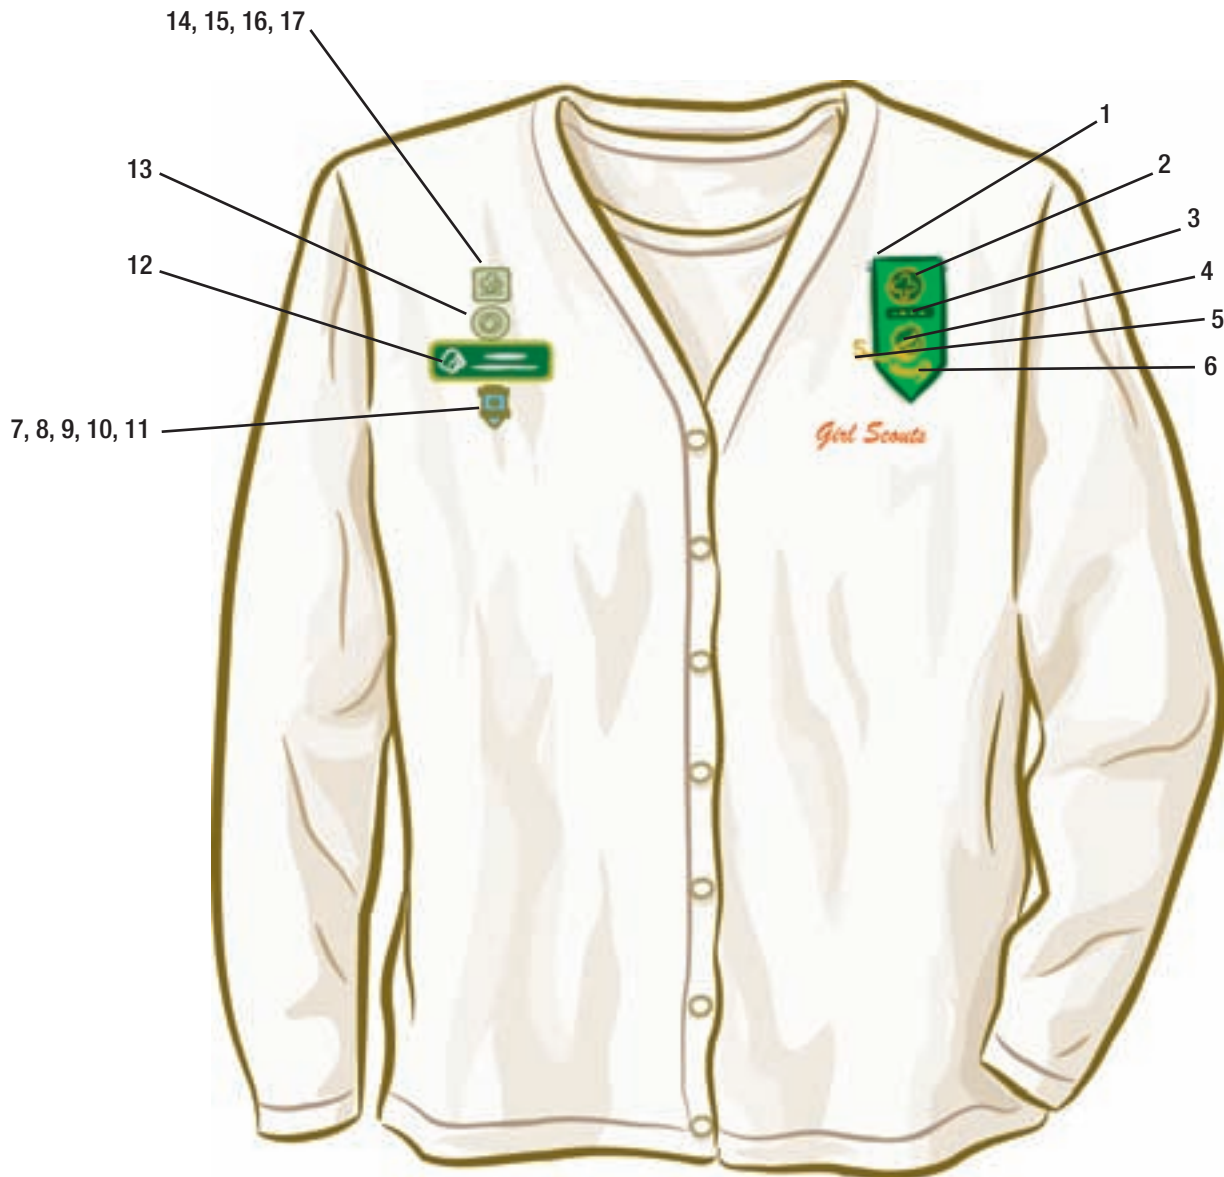

# Girl Scout Adult

1. Adult Insignia Tab
2. World Trefoil Pin
3. Adult Position Pin
4. Girl Scout Pin (contemporary or traditional)
5. Membership Numeral Guard
6. Campus Girl Scout Guard
7. Girl Scout Gold Award
8. Bridge to Adult Girl Scouts Award
9. Years of Service Pin
10. Outstanding Volunteer Award Pin
11. Outstanding Leader Award Pin
12. Personalized ID Pin
13. Lifetime Membership Pin
14. Appreciation Pin
15. Thanks Badge
16. Thanks Badge II
17. Honor Pin

Note: If an adult has received more than one special recognition (e.g., Appreciation pin), the last one received is generally the one worn on the uniform.