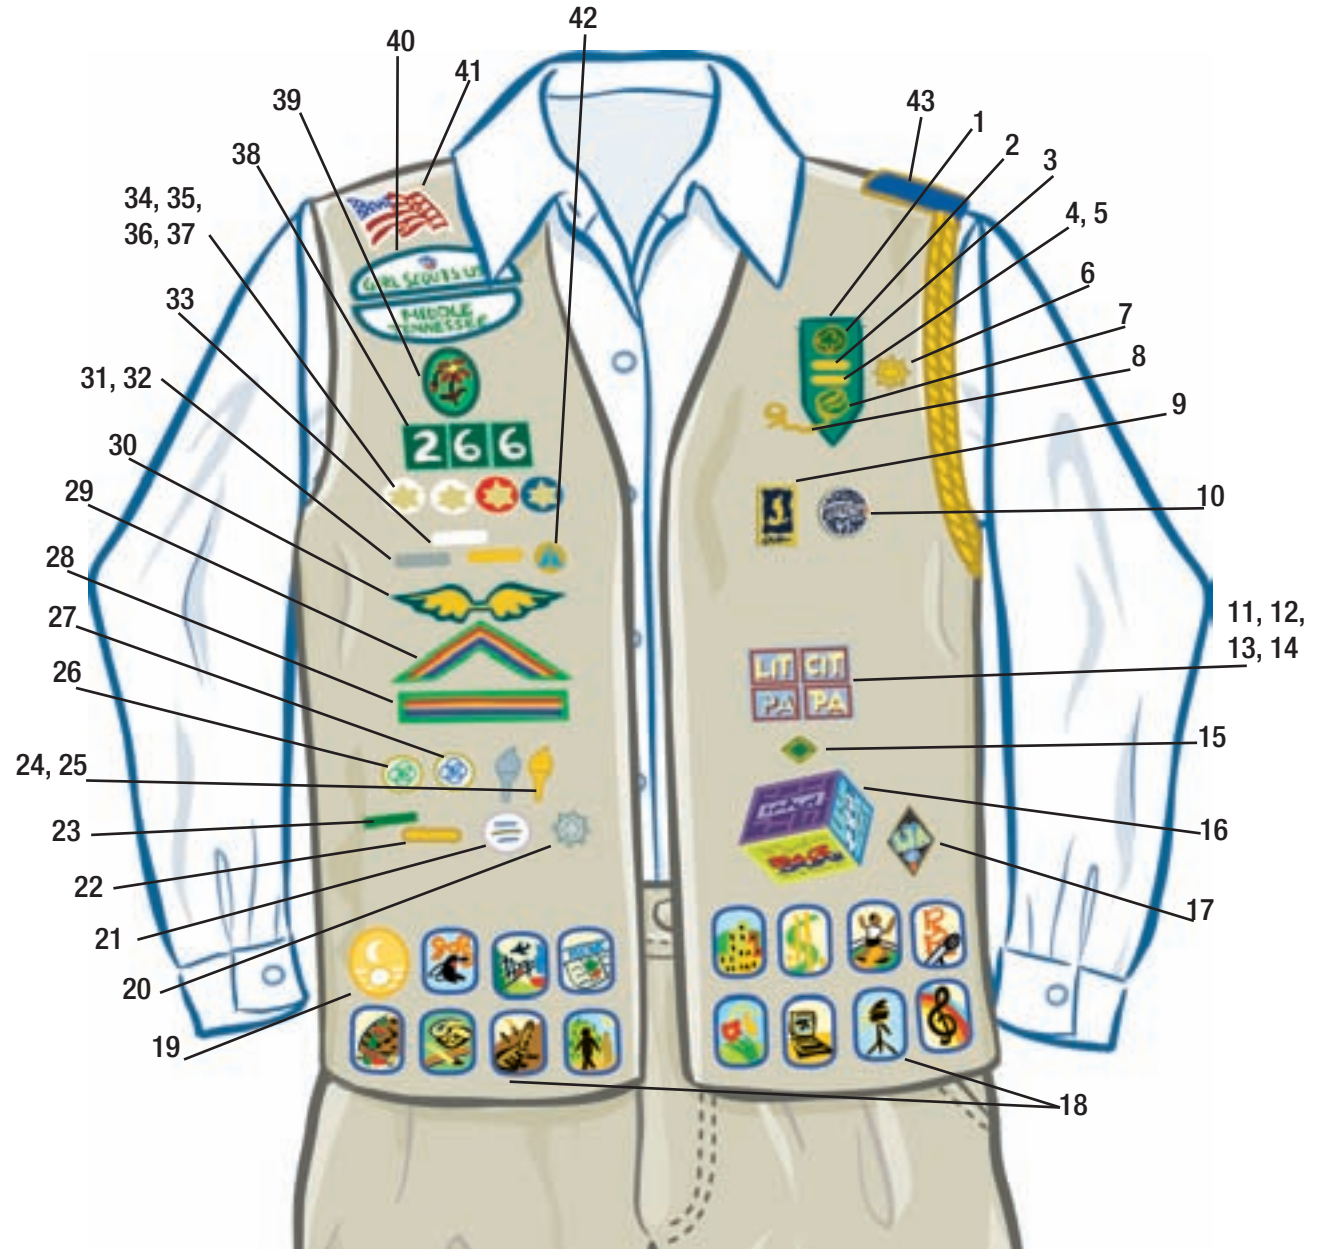

# Girl Scout Senior / Ambassador

1. Cadette/Senior/Ambassador Insignia Tab
2. World Trefoil Pin
3. Leader in Training Pin
4. Counselor In Training Pin
5. Counselor in Training II Pin
6. Girl Scout Gold Award
7. Girl Scout Pin (contemporary or traditional)
8. Membership Numeral Guard
9. Ambassador Journey Award Pin or Patch
10. Senior Journey Award Pin or Patch
11. Leader in Training Award
12. Counselor in Training Award
13. Senior Program Aide Award
14. Cadette Program Aide Award
15. Cookie Sale Activity Pin
16. Cadette Journey Award Patch Set
17. Cadette Leadership in Action Award (LIA) Patch
18. Interest Project Awards
19. From Dreams to Reality Award Patch
20. Girl Scout Silver Award
21. Career Exploration Pin
22. Senior Troop Assistant Pin
23. Community Service Bar
24. Cadette Leadership Pin
25. Senior Leadership Pin
26. Cadette Challenge Pin
27. Senior Challenge Pin
28. Bridge to Cadette Girl Scouts Award
29. Bridge to Senior Girl Scouts Award
30. Brownie Wings
31. Cadette Program Aide Pin
32. Senior Program Aide Pin
33. Personalized ID Pin
34. Membership Star
35. Disc for Membership Star - White
36. Disc for Membership Star - Red
37. Disc for Membership Star - Blue
38. Iron-On Troop Numerals
39. Troop Crest
40. Girl Scout Council Identification Set
41. Wavy American Flag Patch
42. Safety Award Pin
43. Patrol Leader's Cord

Girl Scout Cadettes, Seniors and Ambassadors can wear a vest or sash